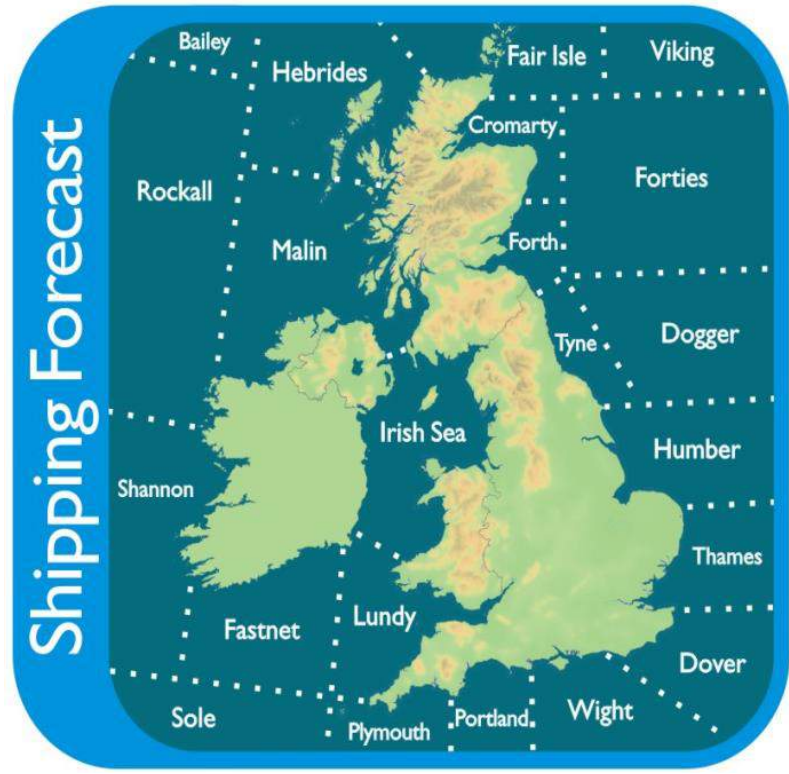

# Food & drink

**Cheese of Britain & Ireland**  
featuring regional varieties –  
*on a melamine cheese board!*

**Beaufort Scale** △  
 The Met Office gale classification system for wind speed, wave height, weather chart symbols and warning flags

**The weather**  
 Britain's favourite obsession

△ **Shipping Forecast**  
 The sea areas featured in the daily BBC broadcast

△△ **High Pressure** weather chart  
 △△ **Warm Front**