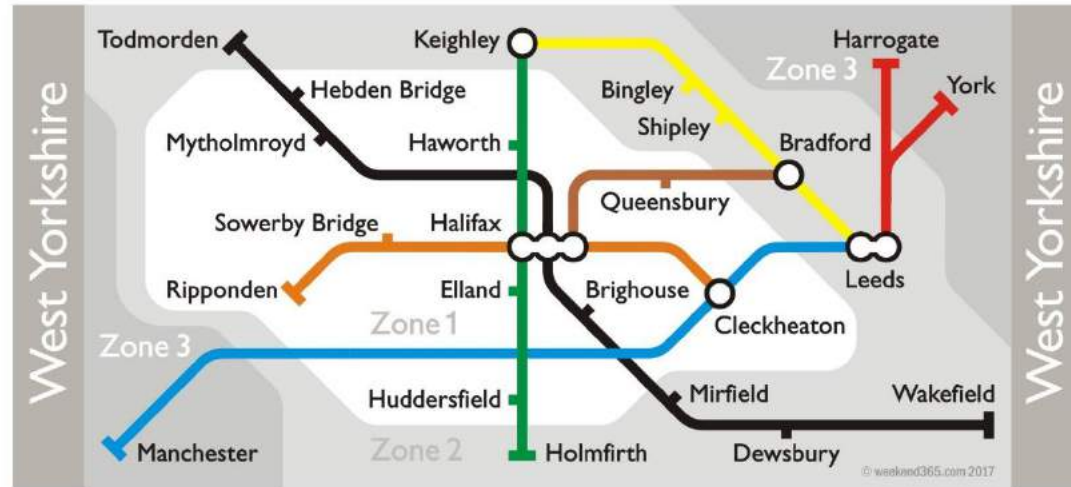

# Roman roads

# 'Tube map' designs

The 'tube map' concept creates **striking contemporary designs**, and can depict road networks, trails, paths, canals.....

◁ **Roman roads of Britain** in 'tube map' format

▽ We can create a 'tube map' style design for **any location** or on **any theme**

# Mapping history

We take contemporary maps and overlay fascinating and fun history

△ **London's History** shows the area of the City destroyed in 1666's Great Fire and also the position of the Roman city wall and major Roman structures

**Oranges and Lemons** illustrates the locations of the churches mentioned in the classic nursery rhyme ▷

(mug wraparound designs shown)