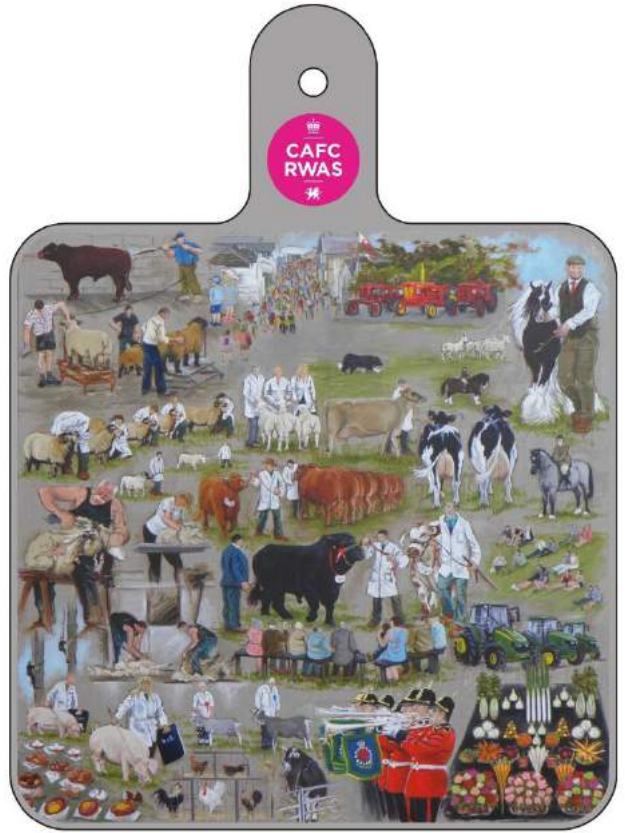

Your images
on our gifts