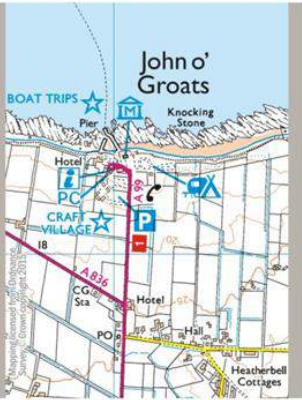

Routes & trails

We have a wide range of designs featuring **cycle trails**, **long distance paths** and **touring routes**