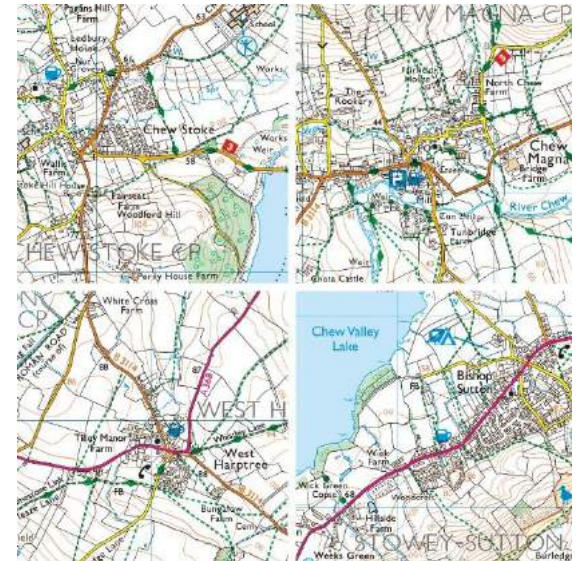

We can offer vintage mapping of many areas of the UK, plus themed maps such as  
 ▽ **Great Western Railway 1930**  
*(small area of full map shown)*

△ Vintage map covers Wonderful images featuring the iconic 1920s/30s artwork of Ellis Martin. Produced under a special Ordnance Survey licence

# Mapping history

We take contemporary maps and overlay fascinating and fun history

△ **London's History** shows the area of the City destroyed in 1666's Great Fire and also the position of the Roman city wall and major Roman structures

**Oranges and Lemons** illustrates the locations of the churches mentioned in the classic nursery rhyme ▷

(mug wraparound designs shown)

# Emerald isle

Your chosen location in Northern Ireland now available at a range of map scales courtesy of Ordnance Survey NI ▽

▶ We are developing designs to appeal to consumers across the island – including the new **Wild Atlantic Way** featuring the towns and destinations along the **1,553 mile** route