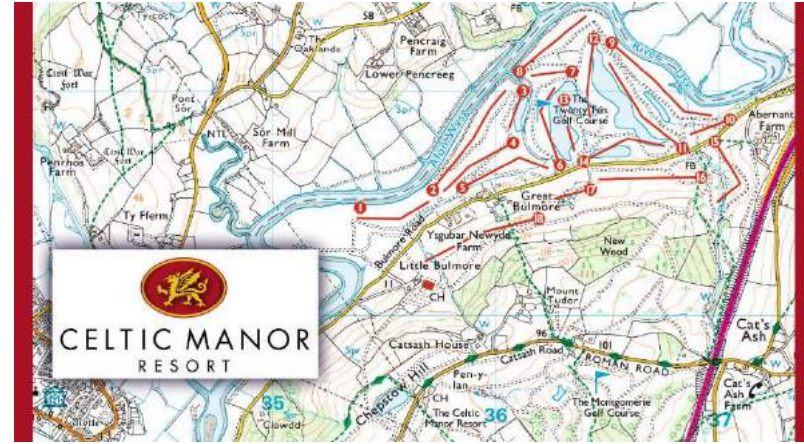

Sporting life

Let us create a custom design for **your** sporting venue or event

CYCLE YORKSHIRE