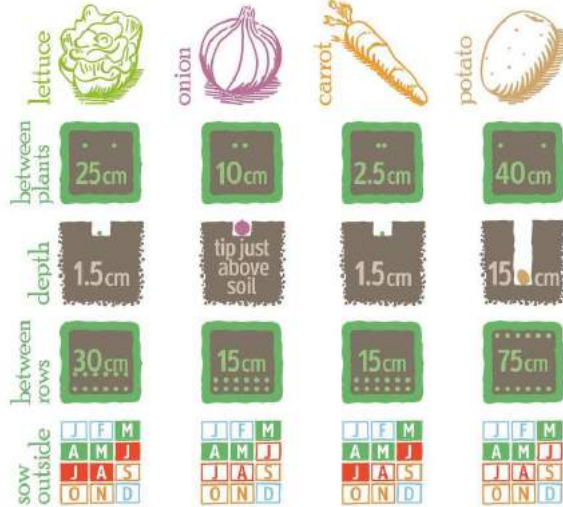

# Literary corner

Designs for book lovers featuring  
**literary locations**

Plus witty classic titles created with  
**genuine British place names**

# Global themes

But it's not just Britain and Ireland – we create beautiful gifts with a global design theme

Including the wall-mounted **World Clock** design  $\triangle$  showing the **time at home** – and also wherever friends or family are **across the globe**

# The Graphic Collection

**Beyond mapping.....** a new range of creative designs to appeal to a wide range of consumers

**Sowing vegetables** ▶ Getting back to the garden is a major trend. All the essentials of growing your own