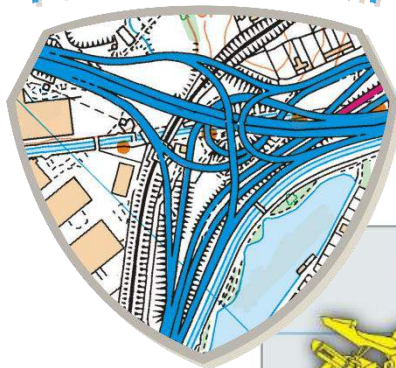

Motorway Man