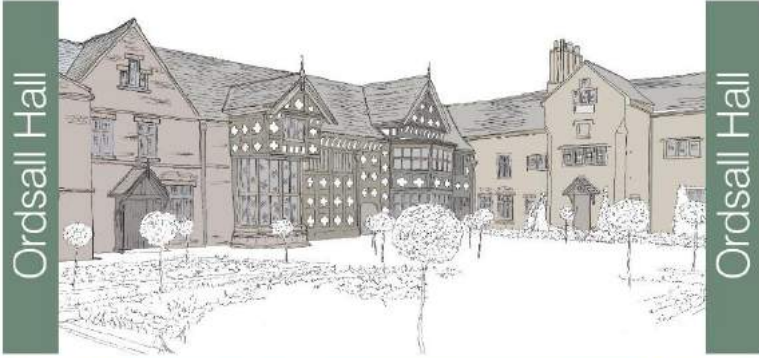

Museums, **art galleries**
cultural enterprises and
businesses all use
Weekend365 to create
quality UK-made
gifts featuring their
own artwork or images

Your images
on our gifts