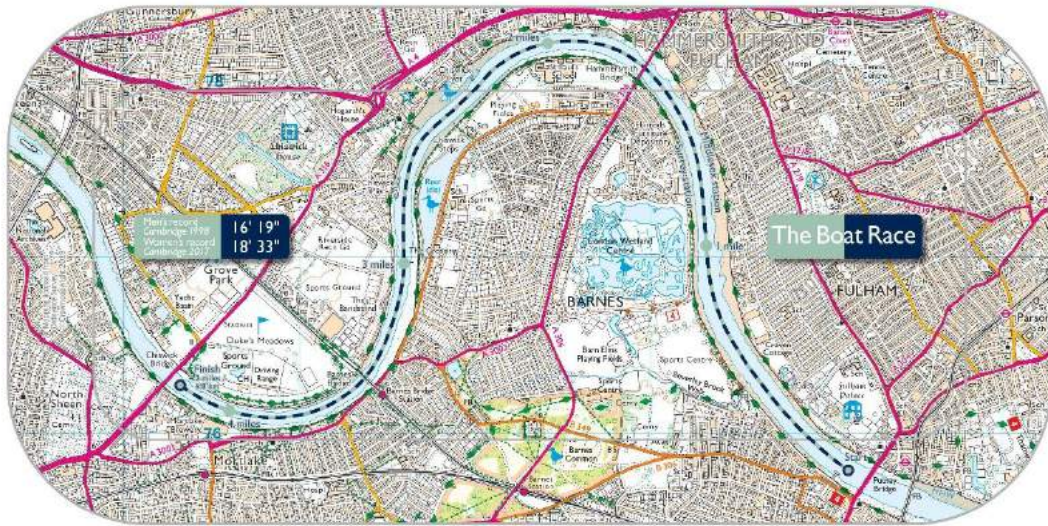

**The weather**  
 Britain's favourite obsession

△ **Shipping Forecast**  
 The sea areas featured in the daily BBC broadcast

△△ **High Pressure** weather chart  
 △△ **Warm Front**

# Emerald isle

Your chosen location in Northern Ireland now available at a range of map scales courtesy of Ordnance Survey NI ▽

▶ We are developing designs to appeal to consumers across the island – including the new **Wild Atlantic Way** featuring the towns and destinations along the **1,553 mile** route