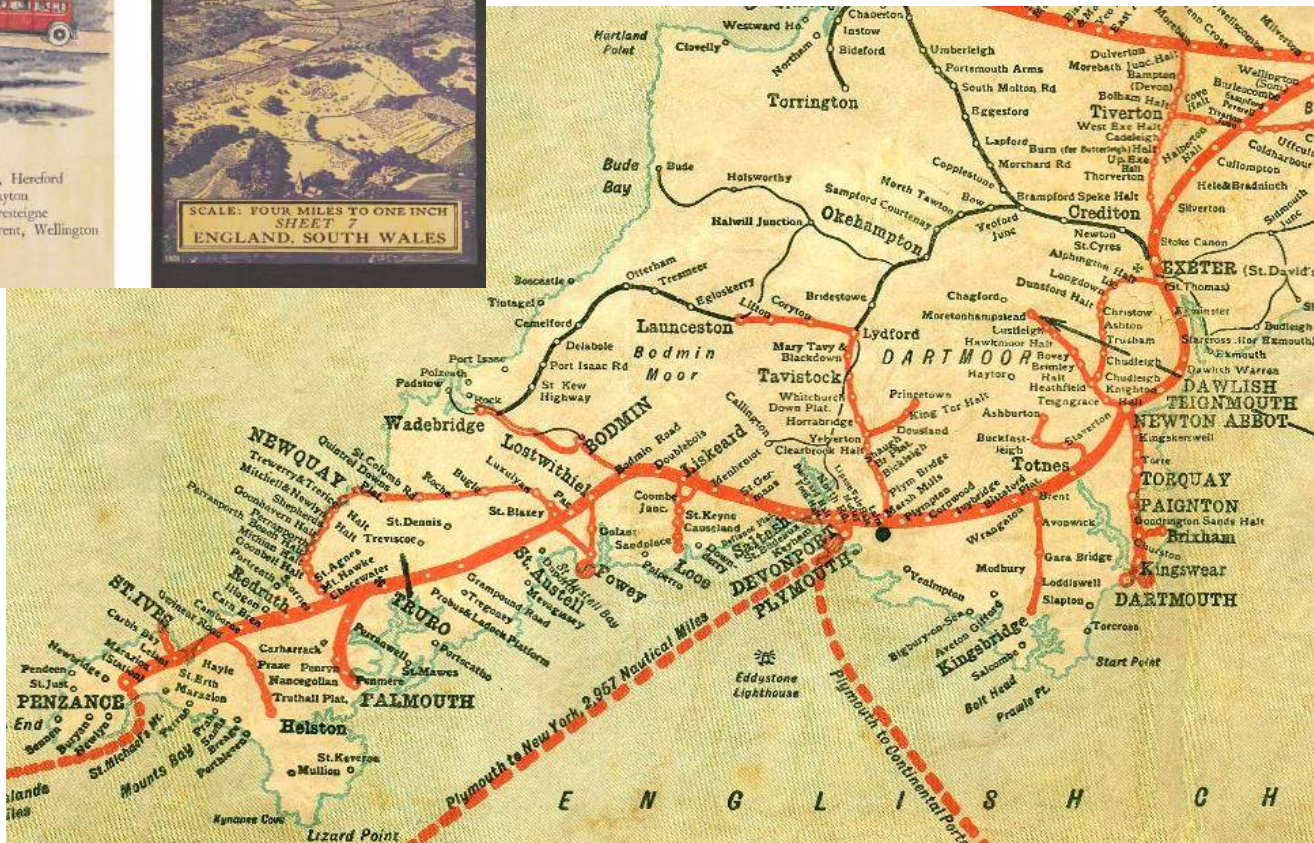

We can offer vintage mapping of many areas of the UK, plus themed maps such as  
 ▽ **Great Western Railway 1930**  
*(small area of full map shown)*

△ Vintage map covers Wonderful images featuring the iconic 1920s/30s artwork of Ellis Martin. Produced under a special Ordnance Survey licence

**Vintage mapping**

Est.d 1797 Devon

Coldharbour Mill

# Mapping history

We take contemporary maps and overlay fascinating and fun history

△ **London's History** shows the area of the City destroyed in 1666's Great Fire and also the position of the Roman city wall and major Roman structures