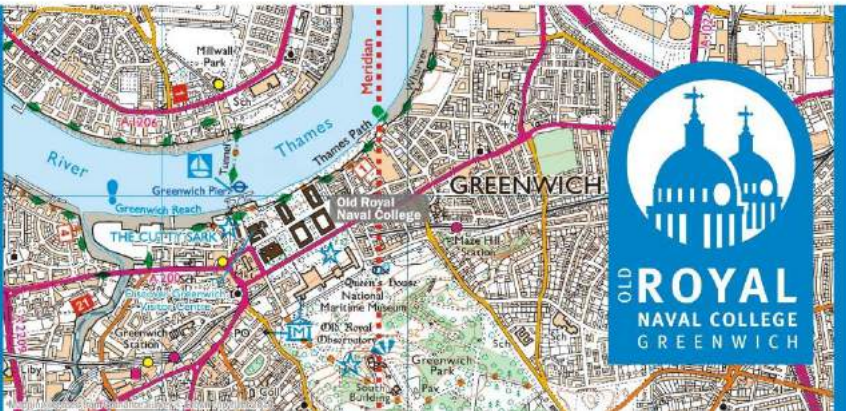

We can offer vintage mapping of many areas of the UK, plus themed maps such as  
 ▽ **Great Western Railway 1930**  
*(small area of full map shown)*

△ Vintage map covers Wonderful images featuring the iconic 1920s/30s artwork of Ellis Martin. Produced under a special Ordnance Survey licence

# Maps + images

Stonehenge

World Heritage Site

Stonehenge

Greenwich

Combining our licensed mapping with **your images or branding** can create a great top-selling gift.

*(mug wraparound designs shown)*