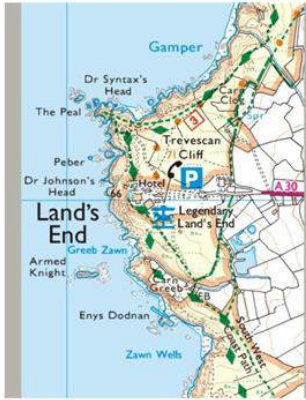

Routes & trails

We have a wide range of designs featuring **cycle trails**, **long distance paths** and **touring routes**