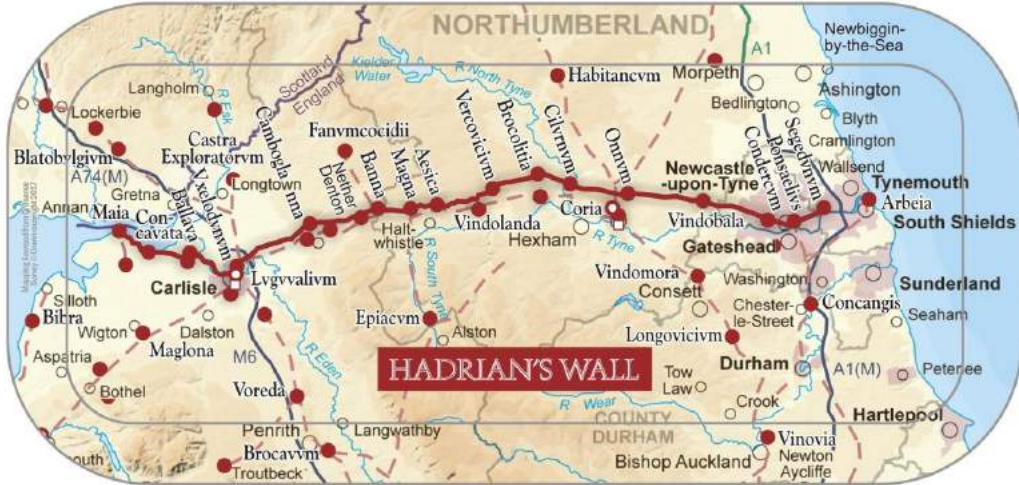

# 'Tube map' designs

The 'tube map' concept creates **striking contemporary designs**, and can depict road networks, trails, paths, canals.....

◁ **Roman roads of Britain** in 'tube map' format

▽ We can create a 'tube map' style design for **any location** or on **any theme**

# Mapping history

We take contemporary maps and overlay fascinating and fun history

△ **London's History** shows the area of the City destroyed in 1666's Great Fire and also the position of the Roman city wall and major Roman structures