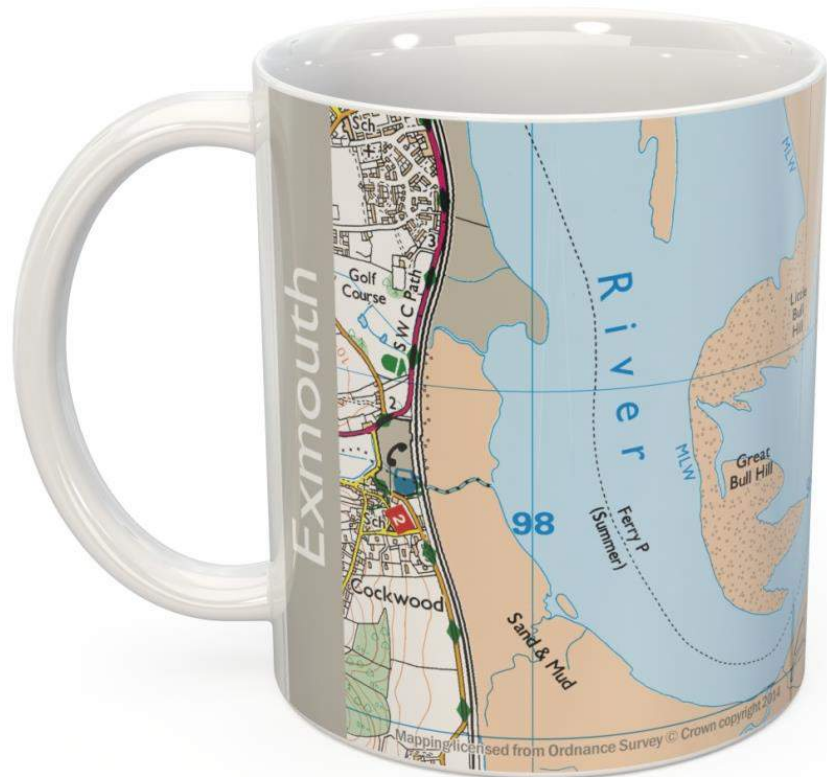

week^{end}365

Designs and themes Spring 2021

themes and ideas to help you
create the perfect **bespoke
gift.....**

plus a **range of designs** to
appeal to consumers **across
the country**