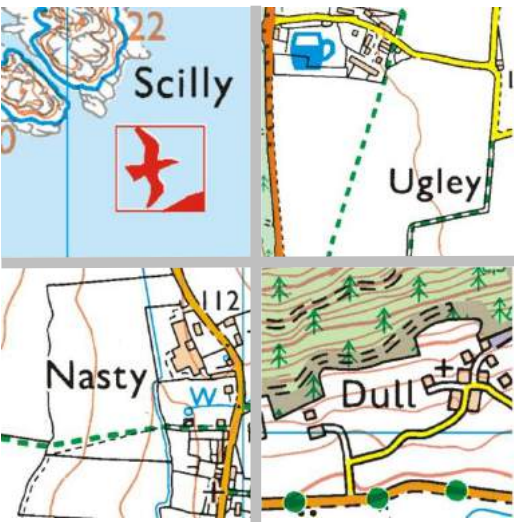

**Oranges and Lemons** illustrates the locations of the churches mentioned in the classic nursery rhyme ▷

(mug wraparound designs shown)

## Britain by numbers

**Walk > viewpoint > pub** The perfect outing described in Ordnance Survey's map symbols

## 3 Peaks

**The 3 Peaks Challenge** - Yorkshire Dales Peaks and Lake District Peaks also available

We also create **bespoke** designs for **your** outdoor pursuits, charity events and voluntary activities..... all in surprisingly **low minimum** order quantities

# Location location

Designs featuring  
**real place names**  
from across the  
country

**Zone 43** ▷  
London place names  
which are shared  
with real rural  
locations around the  
UK

Zone 43