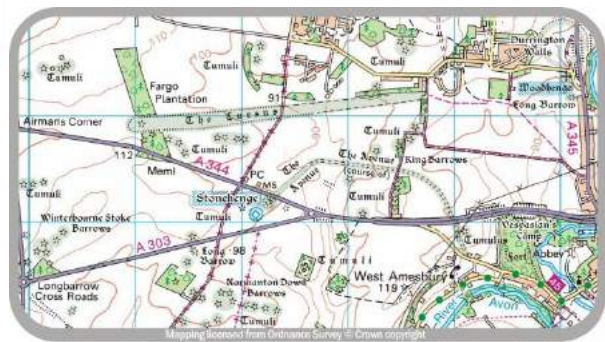

We can offer vintage mapping of many areas of the UK, plus themed maps such as  
 ▽ **Great Western Railway 1930**  
*(small area of full map shown)*

△ Vintage map covers Wonderful images featuring the iconic 1920s/30s artwork of Ellis Martin. Produced under a special Ordnance Survey licence

**Vintage mapping**

Est.d 1797 Devon

Coldharbour Mill

# Maps + images

Stonehenge

World Heritage Site

Stonehenge

Greenwich

Combining our licensed mapping with **your images or branding** can create a great top-selling gift.

*(mug wraparound designs shown)*